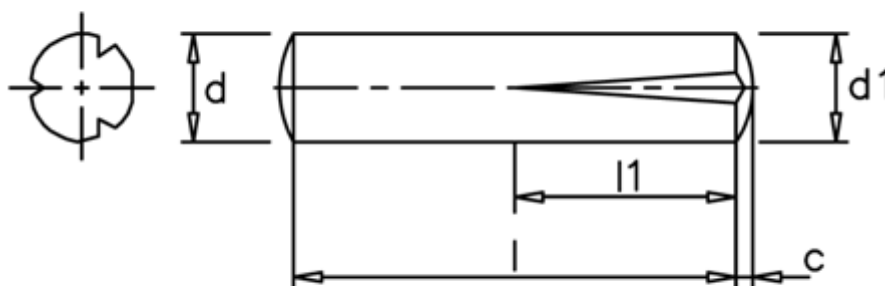

Article number: 080241361

Description: KLEE Slotted pin S2 6x45
Stainless 1.4305

Measures

c	= 0,9
d	= 6.0
d1	= 6.35
l1	= 1/2 l
Length	= 45